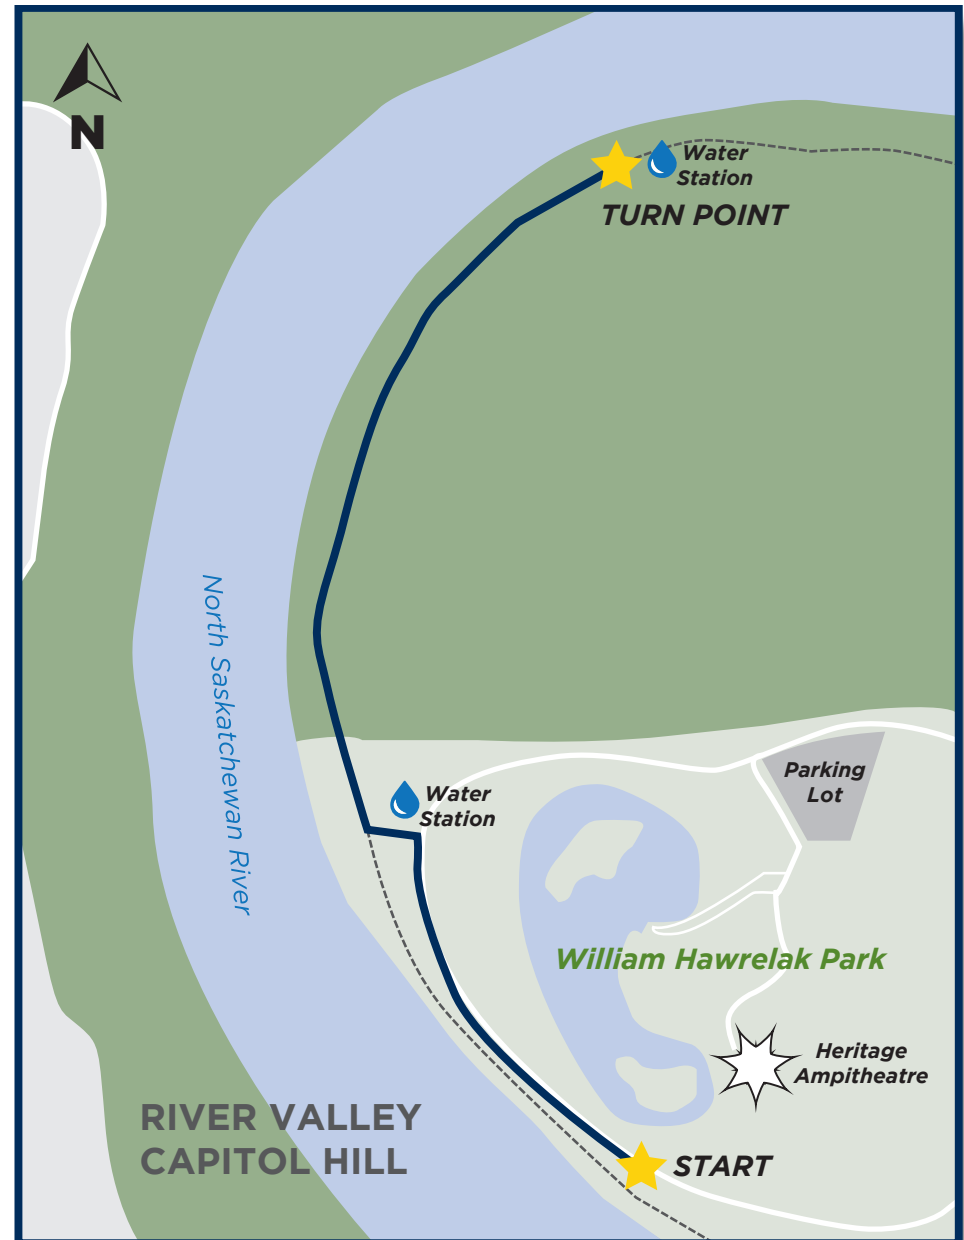

1K ROUTE MAP

-  **WATER STATION**
-  **ROUTE**
-  **ROADWAY**
-  **RIVER VALLEY TRAIL**

3K ROUTE MAP

GREAT NEIGHBOUR RACE

YEG 157

WATER STATION

ROUTE

ROADWAY

RIVER VALLEY TRAIL

5K ROUTE MAP

GREAT NEIGHBOUR RACE

YEG 157

-  WATER STATION
-  ROUTE
-  ROADWAY
-  RIVER VALLEY TRAIL

10K ROUTE MAP

GREAT NEIGHBOUR RACE

YEG 157

WATER STATION

ROUTE

ROADWAY

RIVER VALLEY TRAIL