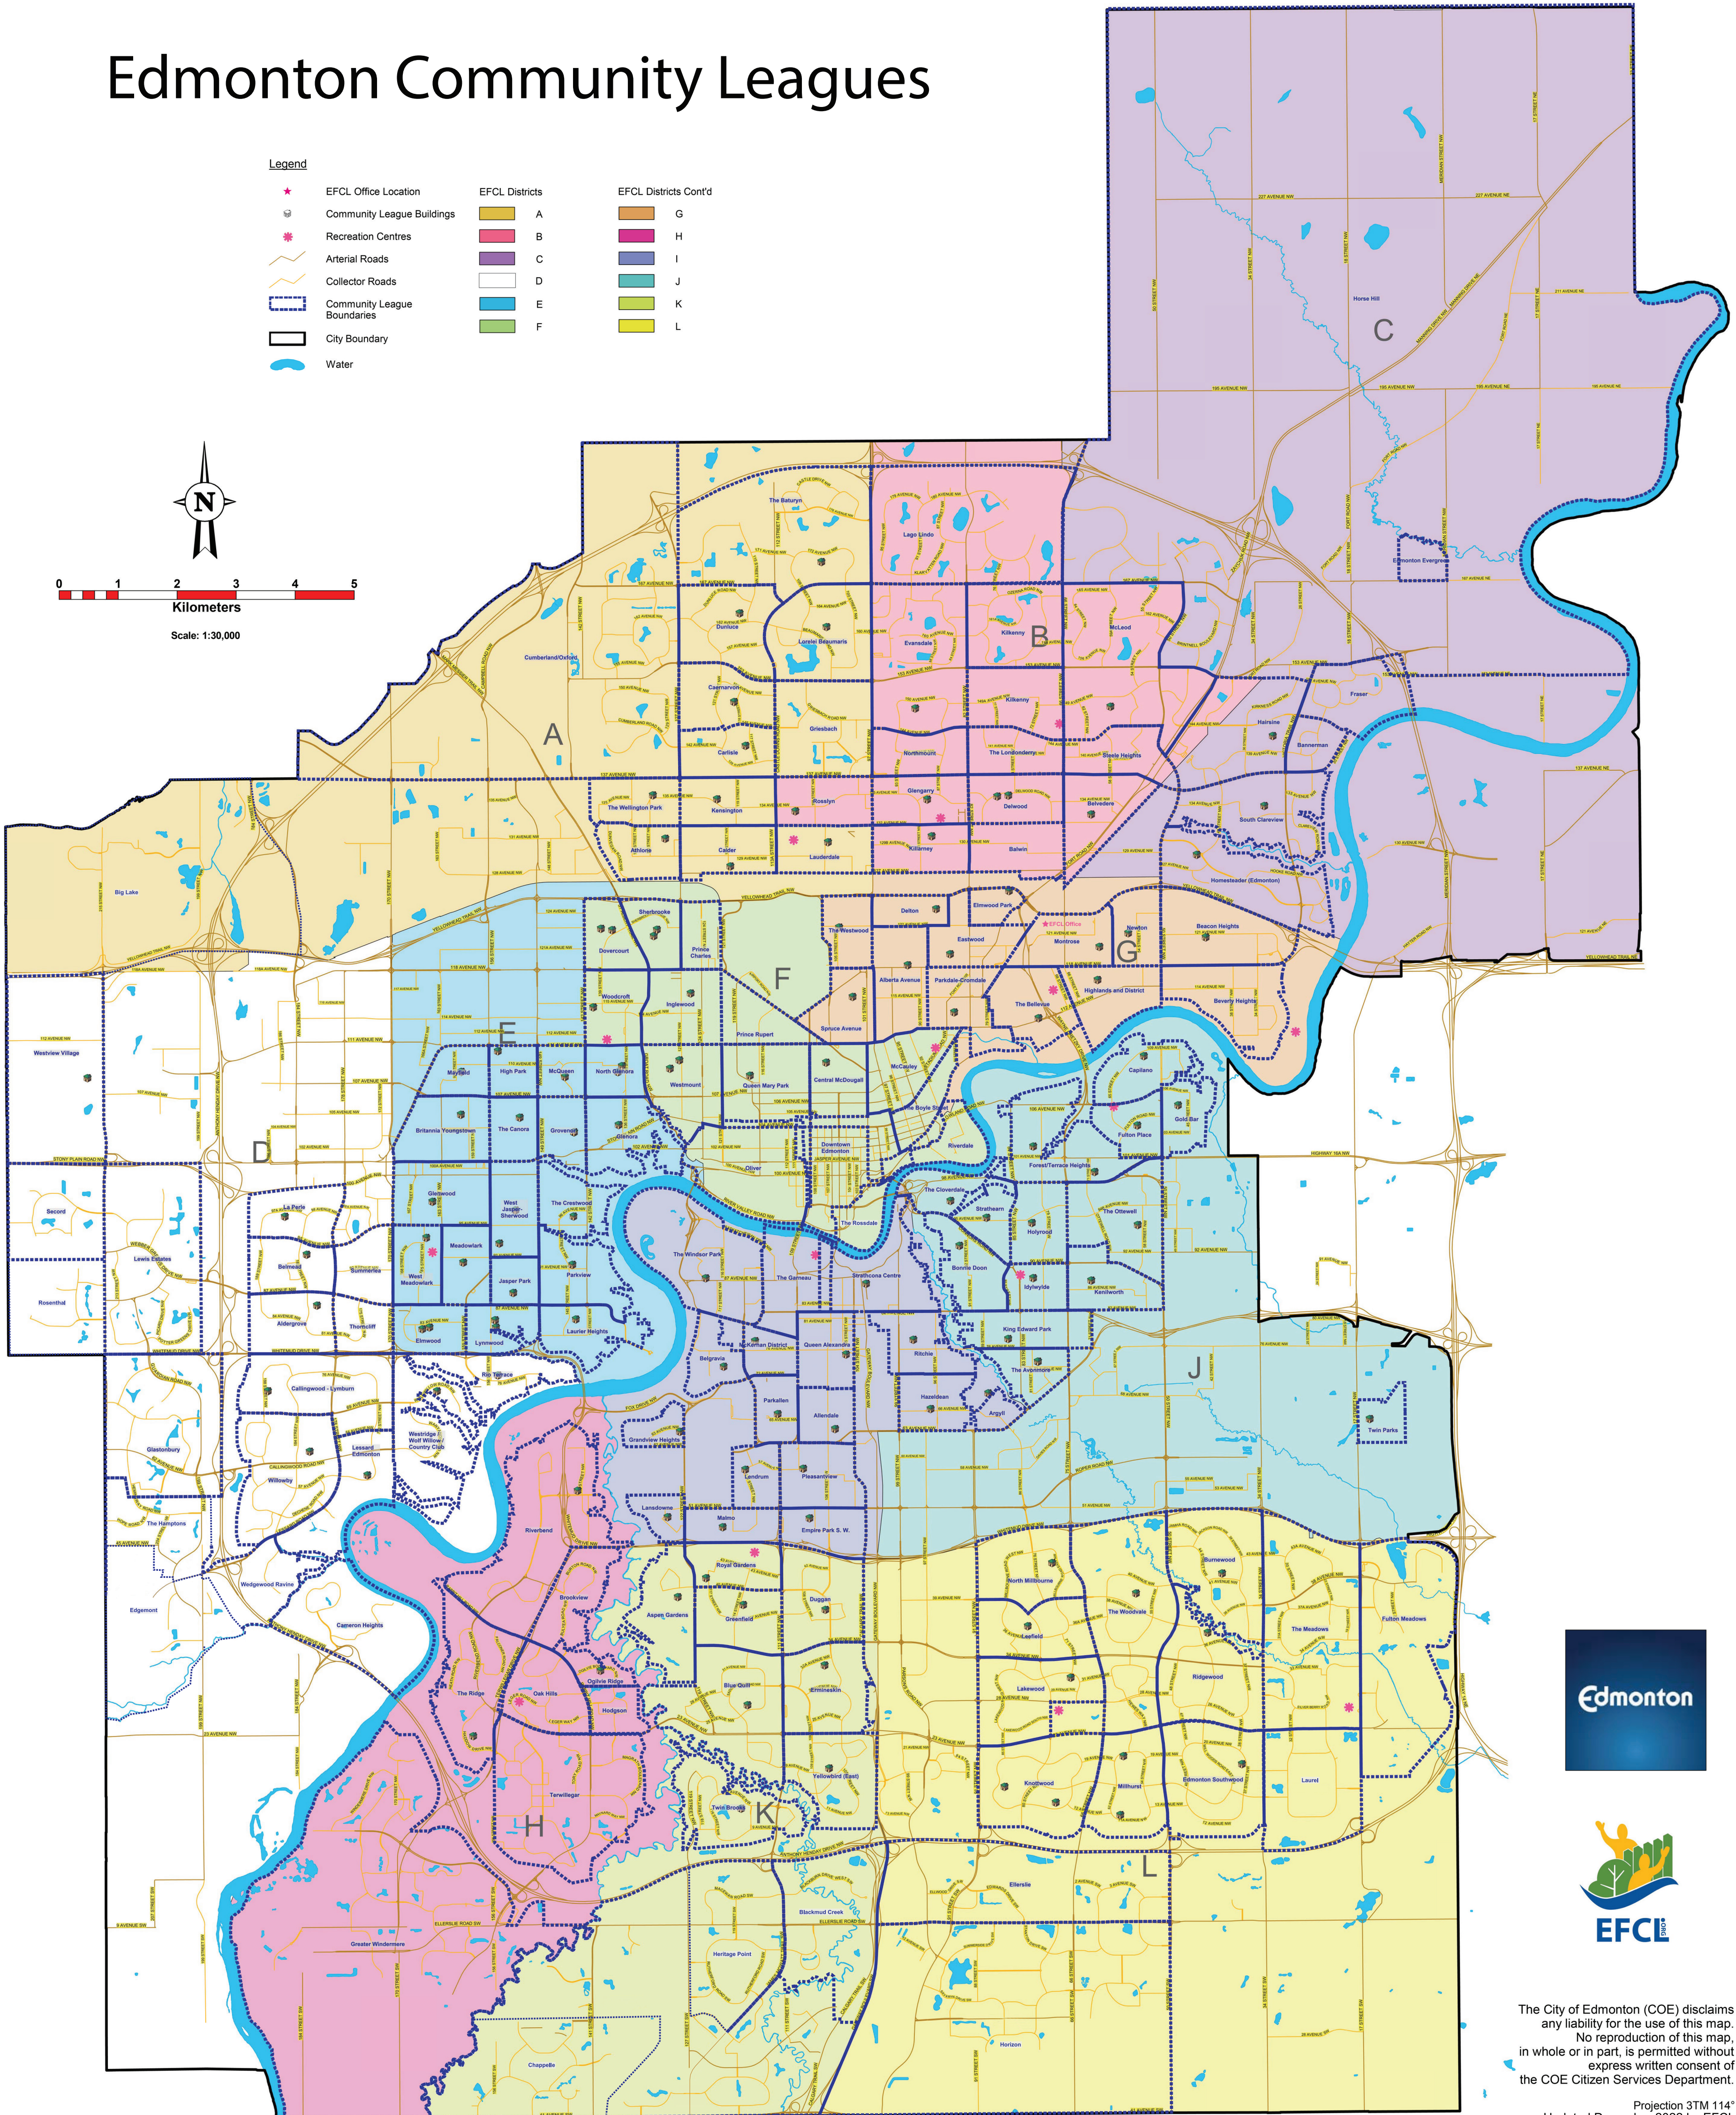

# Edmonton Community Leagues

## Legend

- |   |                             |   |                |   |                       |
|---|-----------------------------|---|----------------|---|-----------------------|
|  | EFCL Office Location        |  | EFCL Districts |  | EFCL Districts Cont'd |
|  | Community League Buildings  |  | A              |  | G                     |
|  | Recreation Centres          |  | B              |  | H                     |
|  | Arterial Roads              |  | C              |  | I                     |
|  | Collector Roads             |  | D              |  | J                     |
|  | Community League Boundaries |  | E              |  | K                     |
|  | City Boundary               |   | F              |  | L                     |
|  | Water                       |   |                |   |                       |

Scale: 1:30,000

The City of Edmonton (COE) disclaims any liability for the use of this map. No reproduction of this map, in whole or in part, is permitted without express written consent of the COE Citizen Services Department.

Projection 3TM 114°  
Updated December 2022 by EFCL  
Data: City of Edmonton  
By: Citizen Services